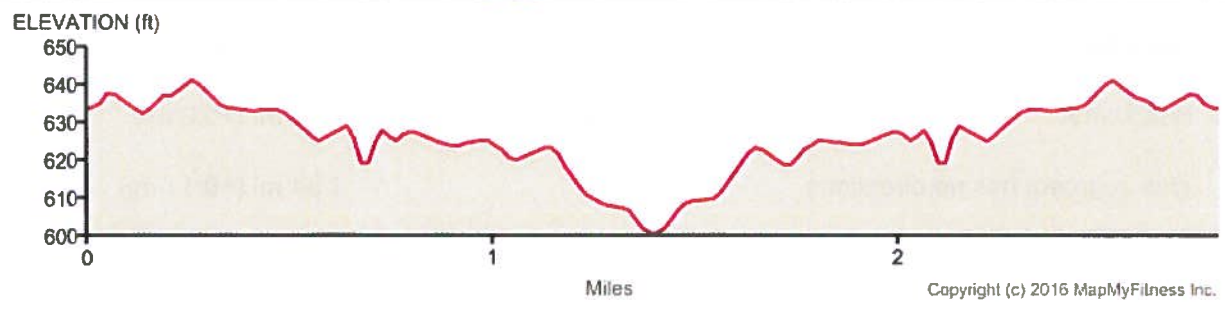

mapmyrun

Kid's Dynamic Duo Duathlon 1st leg
8.9.10,11,12,13
Distance: 0.75 mi
Elevation: 13.82 ft (Max: 636.32 ft)

1st Leg Run 8,9,10,11,12,13

Copyright (c) 2016 MapMyFitness Inc.

mapmyrun

KID'S Dynamic Duo 8,9,10,11,12,13

Distance: 2.8 mi

Elevation: 38.16 ft (Max: 641.37 ft)

, 2nd leg Bike

mapmyrun

KID'S Dynamic Duo 8,9,10,11,12,13 - 3rd Leg
Distance: 0.3 mi
Elevation: 18.3 ft (Max: 652.99 ft)

MapMyRun • <http://mapmyrun.com/routes/view/983821229>