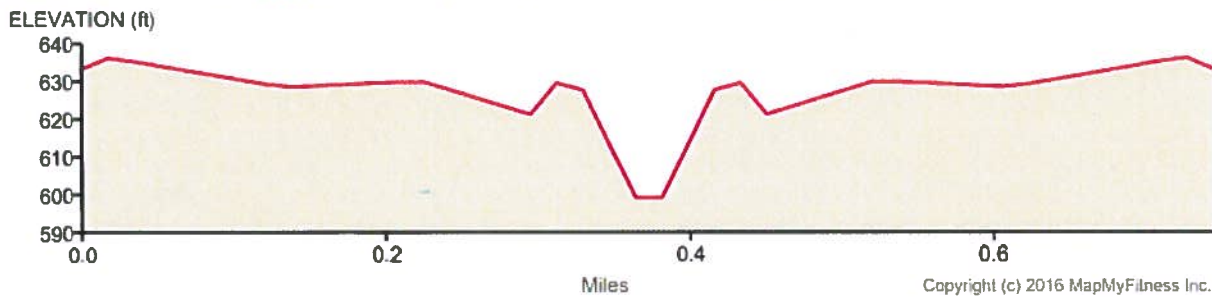

mapmyrun

Kid's Dynamic Duo Duathlon 1st leg
8.9.10,11,12,13
Distance: 0.75 mi
Elevation: 13.82 ft (Max: 636.32 ft)

1st Leg Run 8,9,10,11,12,13

Copyright (c) 2016 MapMyFitness Inc.

mapmyrun

KID'S Dynamic Duo 8,9,10,11,12,13

Distance: 2.8 mi

Elevation: 38.16 ft (Max: 641.37 ft)

, 2nd leg Bike

mapmyrun

KID'S Dynamic Duo 8,9,10,11,12,13 - 3rd Leg
Distance: 0.3 mi
Elevation: 18.3 ft (Max: 652.99 ft)

MapMyRun • <http://mapmyrun.com/routes/view/983821229>