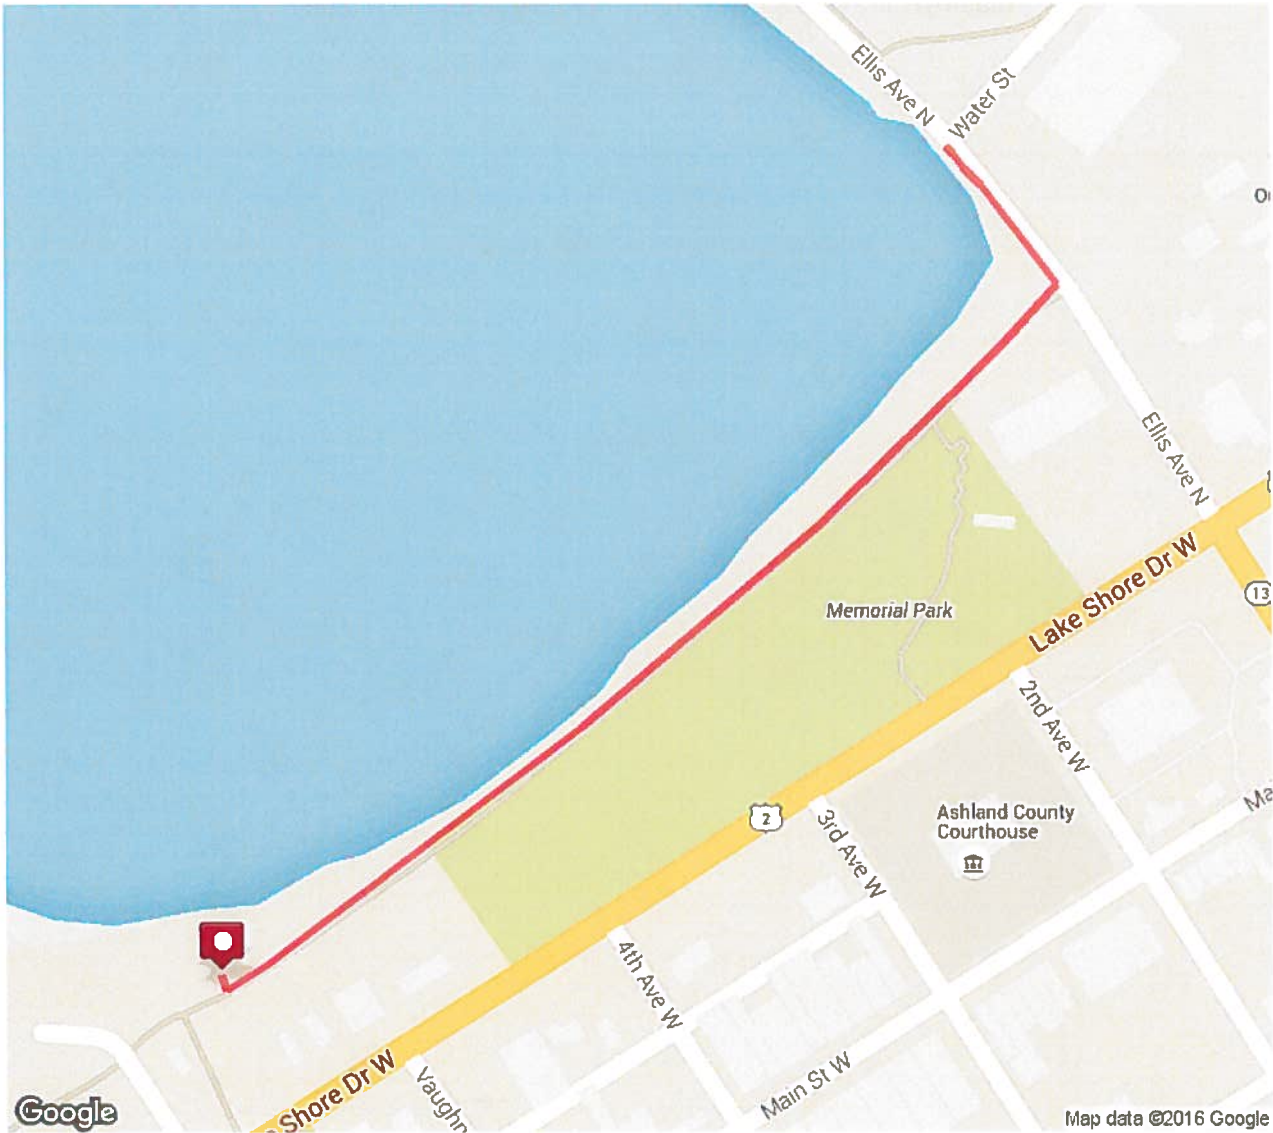

mapmyrun

Kid's Dynamic Duo Duathlon 1st leg
8.9.10,11,12,13
Distance: 0.75 mi
Elevation: 13.82 ft (Max: 636.32 ft)

1st Leg Run 8,9,10,11,12,13

Copyright (c) 2016 MapMyFitness Inc.

mapmyrun

KID'S Dynamic Duo 8,9,10,11,12,13

Distance: 2.8 mi

Elevation: 38.16 ft (Max: 641.37 ft)

, 2nd leg Bike

mapmyrun

KID'S Dynamic Duo 8,9,10,11,12,13 - 3rd Leg
Distance: 0.3 mi
Elevation: 18.3 ft (Max: 652.99 ft)

MapMyRun • <http://mapmyrun.com/routes/view/983821229>