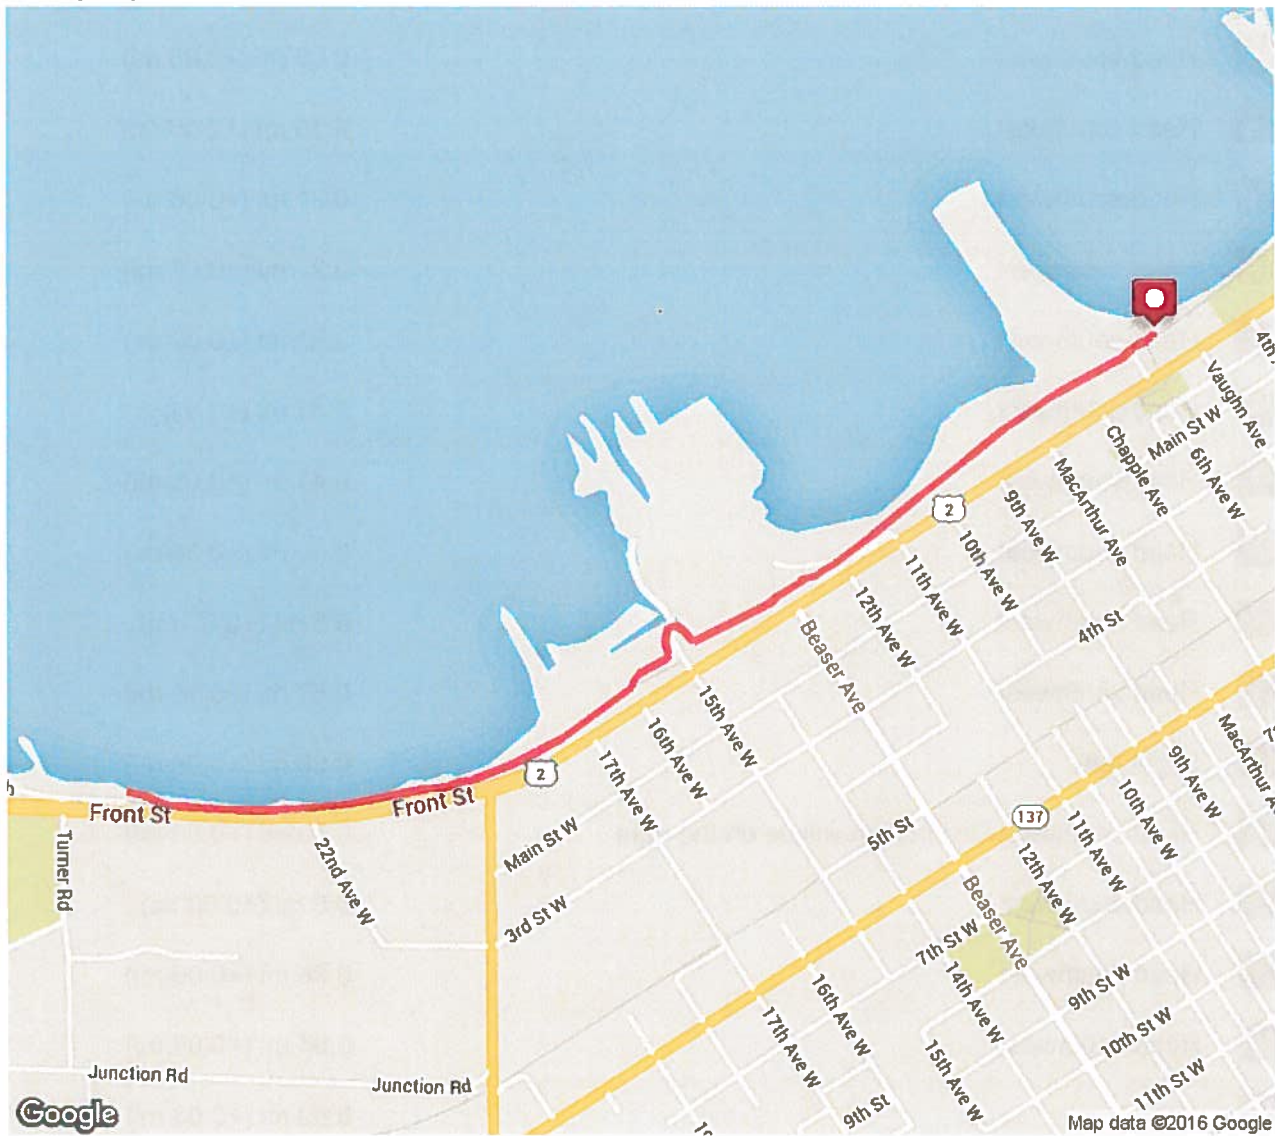

mapmyrun

Kid's Dynamic Duo Duathlon 1st leg
8.9.10,11,12,13
Distance: 0.75 mi
Elevation: 13.82 ft (Max: 636.32 ft)

1st Leg Run 8,9,10,11,12,13

Copyright (c) 2016 MapMyFitness Inc.

mapmyrun

KID'S Dynamic Duo 8,9,10,11,12,13

Distance: 2.8 mi

Elevation: 38.16 ft (Max: 641.37 ft)

, 2nd leg Bike

mapmyrun

KID'S Dynamic Duo 8,9,10,11,12,13 - 3rd Leg
Distance: 0.3 mi
Elevation: 18.3 ft (Max: 652.99 ft)

MapMyRun • <http://mapmyrun.com/routes/view/983821229>