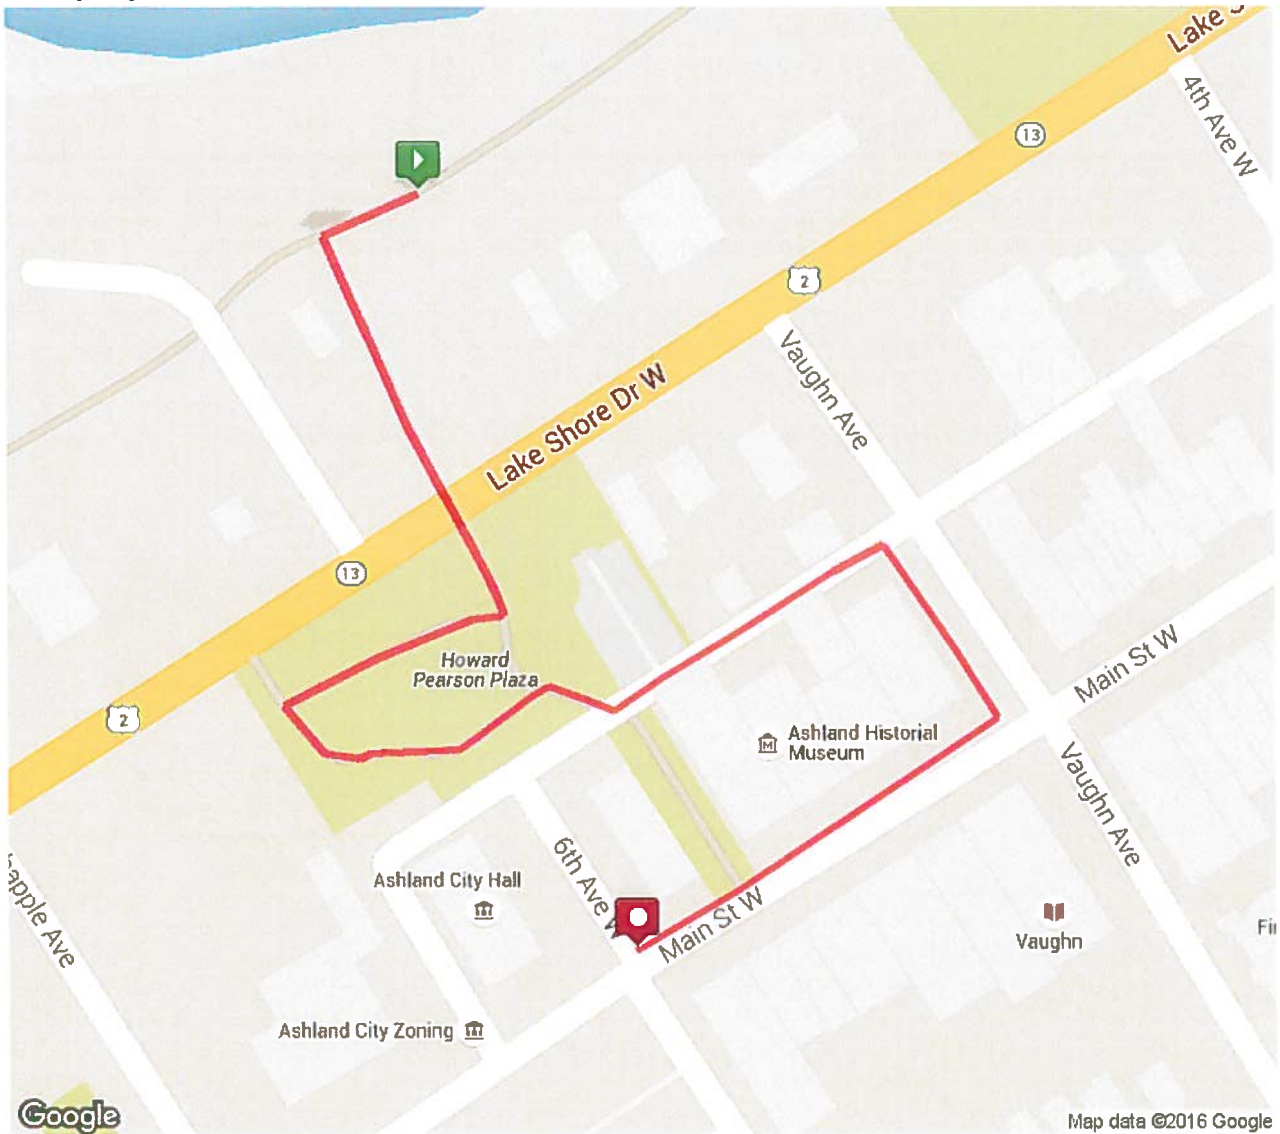

mapmyrun

Kid's Dynamic Duo Duathlon 1st leg
8.9.10,11,12,13
Distance: 0.75 mi
Elevation: 13.82 ft (Max: 636.32 ft)

1st Leg Run 8,9,10,11,12,13

Copyright (c) 2016 MapMyFitness Inc.

mapmyrun

KID'S Dynamic Duo 8,9,10,11,12,13

Distance: 2.8 mi

Elevation: 38.16 ft (Max: 641.37 ft)

, 2nd leg Bike

mapmyrun

KID'S Dynamic Duo 8,9,10,11,12,13 - 3rd Leg
Distance: 0.3 mi
Elevation: 18.3 ft (Max: 652.99 ft)

MapMyRun • <http://mapmyrun.com/routes/view/983821229>