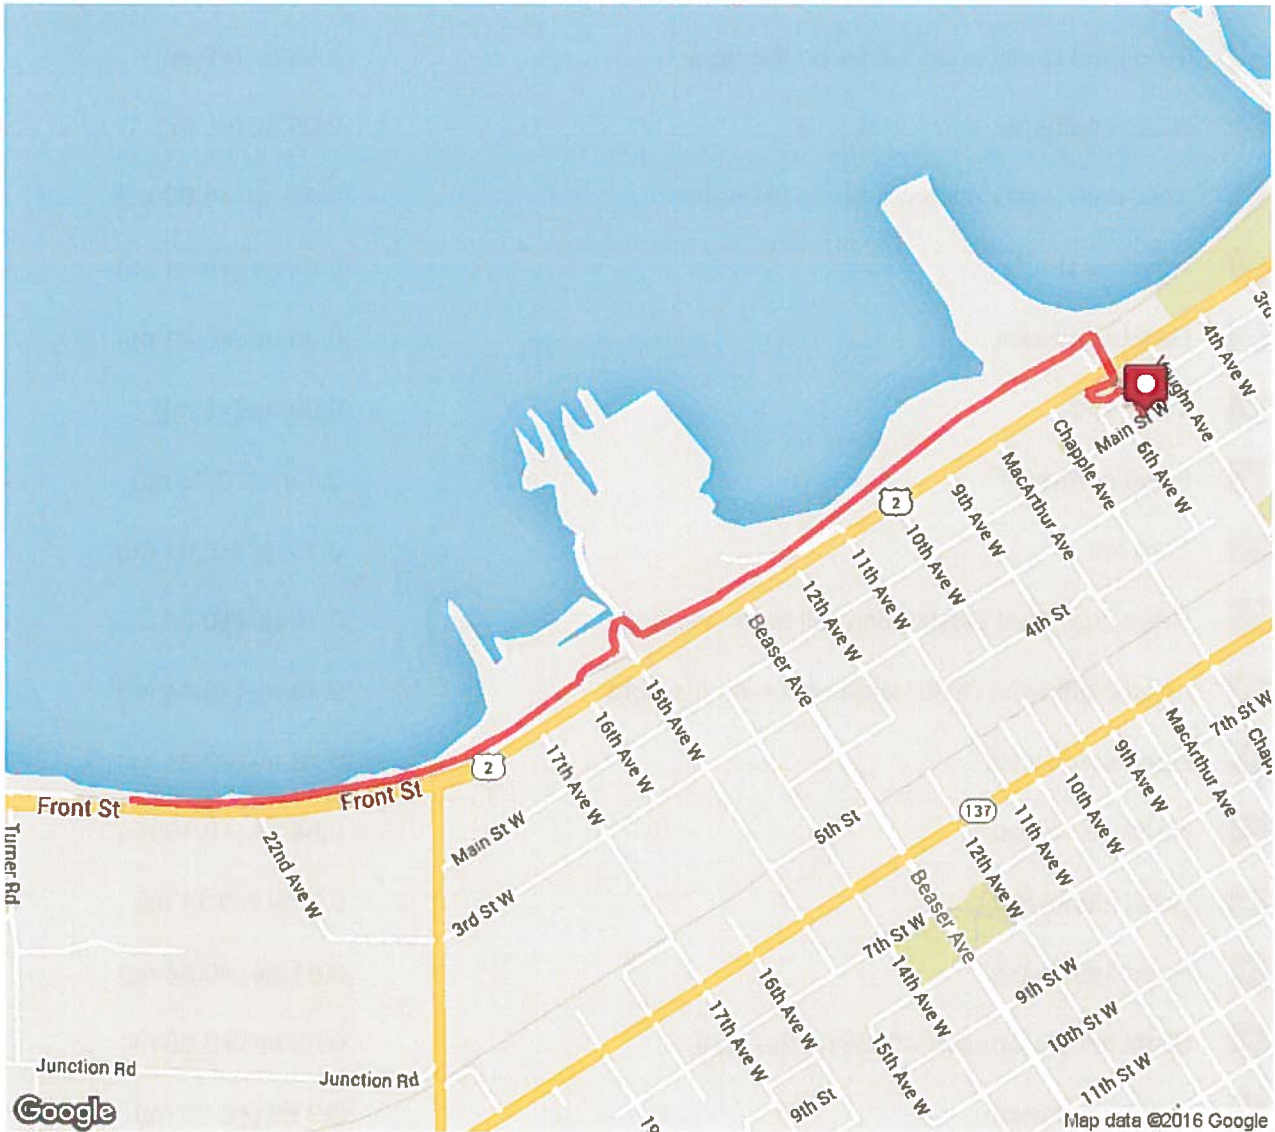

mapmyrun

### Dynamic Duo First Run

Distance: 3.0 mi

Elevation: 43.05 ft (Max: 653.08 ft)

dynamic duo bicycle  
Distance: 12.03 mi  
Elevation: 323.08 ft (Max: 836.61 ft)

mapmyrun

-  Head southwest on Main St W toward 6th Ave W Destination will be on the right 0 mi (+0.09 mi)
-  Head southwest on Main St W toward MacArthur Ave 0.09 mi (+0.07 mi)
-  Head southwest on Main St W 0.15 mi (+0 mi)
-  Head southwest on Main St W toward 9th Ave W 0.15 mi (+0.17 mi)

### Dynamic Duo 3rd Leg Run

Distance: 1.04 mi

Elevation: 20.21 ft (Max: 653.02 ft)