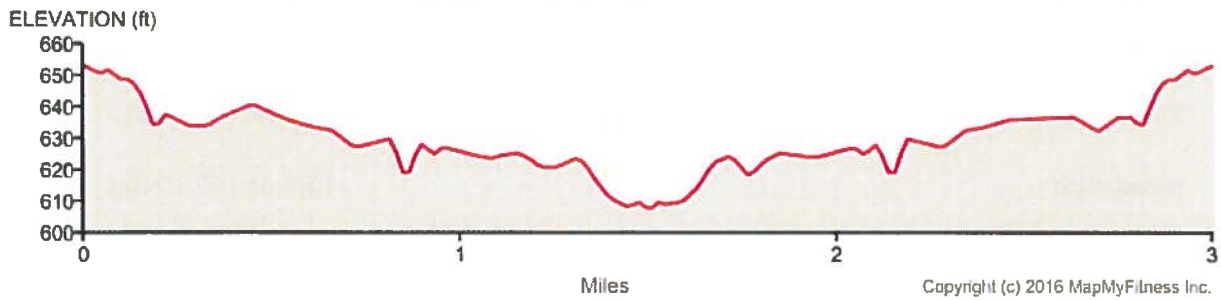

### Dynamic Duo First Run

Distance: 3.0 mi

Elevation: 43.05 ft (Max: 653.08 ft)

dynamic duo bicycle  
Distance: 12.03 mi  
Elevation: 323.08 ft (Max: 836.61 ft)

mapmyrun

-  Head southwest on Main St W toward 6th Ave W Destination will be on the right 0 mi (+0.09 mi)
-  Head southwest on Main St W toward MacArthur Ave 0.09 mi (+0.07 mi)
-  Head southwest on Main St W 0.15 mi (+0 mi)
-  Head southwest on Main St W toward 9th Ave W 0.15 mi (+0.17 mi)